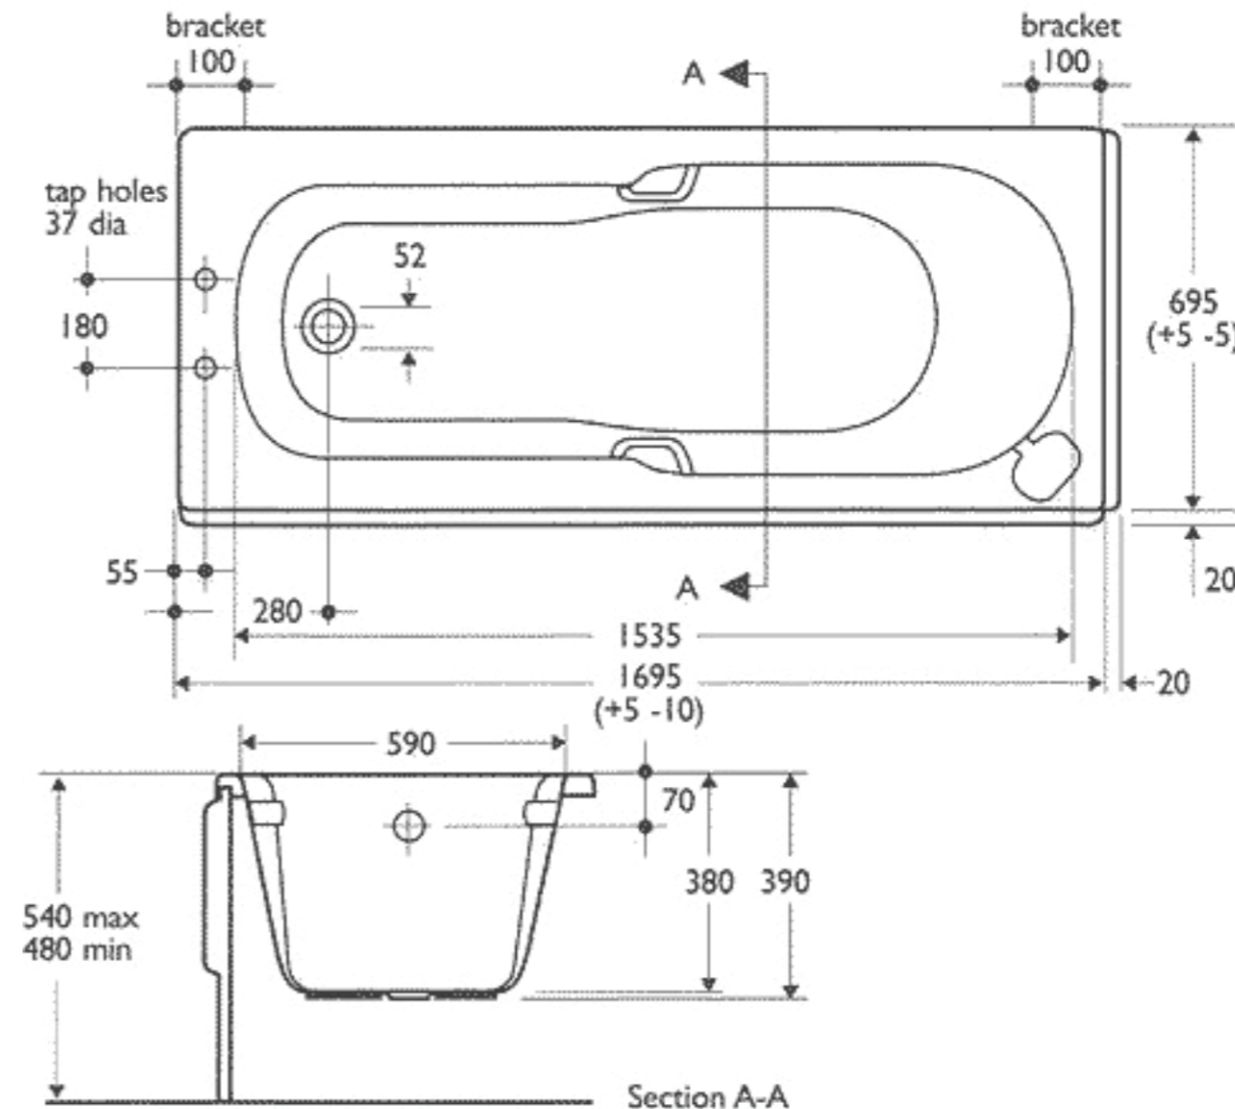

BATHTUB SHELL PERFORMANCE

Your bathing well-being spa experience is shaped by the quality/manufacturing processes of the materials used and thickness of the bathtub shell. The bathtub shell performance, strength and behaviour during use is an important factor for consideration when considering your luxury well-being spa bathtub system/solution. The bathtub shell performance varies based on manufacturers build/manufacturing techniques.

We conduct extensive research on the types acrylic compounds and processes used to produce shells. Bathtub shells with 5mm thickness or more tend to perform better. Our experienced designers conduct various tests based on water temperature retention and performance based on the type of systems used. All our luxury configured bespoke solutions take into account these important nuances to ensure your luxury well-being spa bathtub systems meet your needs.

Our approach is driven by working closely with market leading industry bathtub manufacturing partners. This partnership model allows us to be able to source the right bathtub shells to ensure our clients meet their luxury bespoke well-being 'spa' hydrotherapy orientated bathing experience.