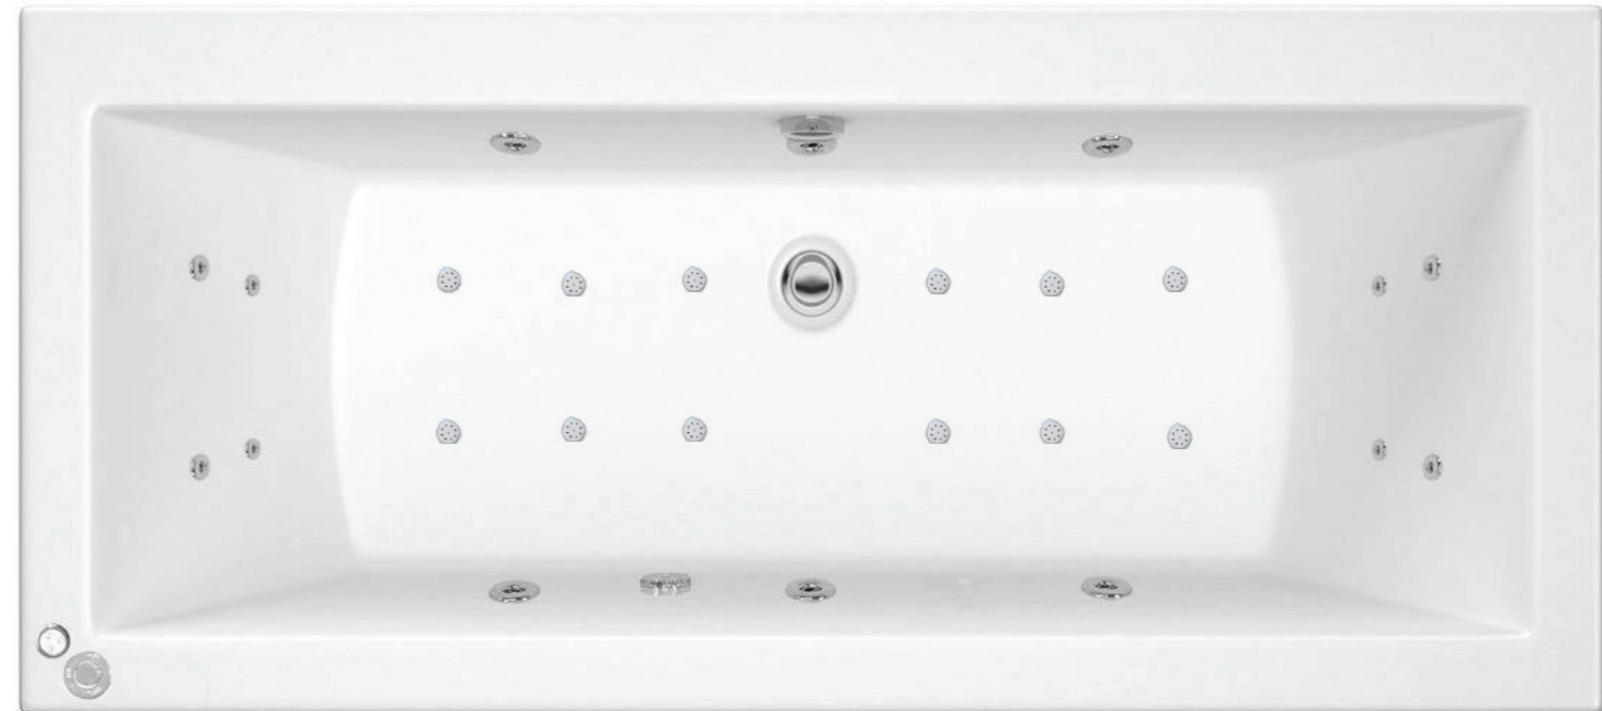

26 JET ELECTRONIC WITH LIGHTS

SYSTEM

- 6 x ET-Lotus Midi Side jets
- 4 x ET-Lotus Micro jets at each end (single ended bath 6 back x 2 foot)
- 12 x ET-Lotus Air Jets
- Suction is fitted with a safety relive valve to ensure complete safety
- Air control allowing for ease of use
- Electronic controls
- Under water light
- ET-Lotus full draining pump gives you all the power to enhance your true whirlpool spa experience.

OPTIONAL EXTRAS:

- In-line heater 1.5kw
- Bluetooth Music

Disclaimer: ET-LOTUS has endeavoured to provide accurate and factual information for all systems depicted based on the latest available data/information.

Air Jets